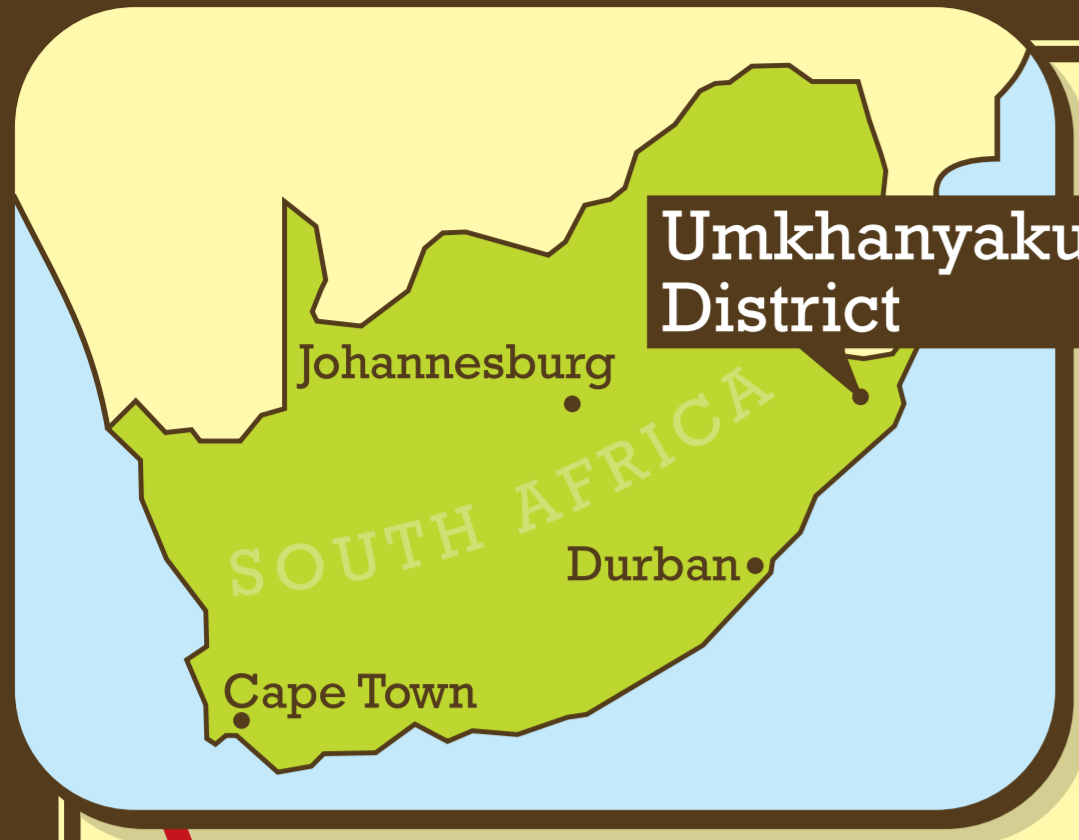

To Mozambique (160km)

Umkhanyakude District

Johannesburg
Durban
Cape Town

Mkhaliphi
Nkosibonga

Hluhluwe Town

Lake St. Lucia

R618

Hluhluwe-Umfolozi Game Reserve

Mawombe

Madwaleni
Nhiziyo
Nkosana

Khula Village
Silethukukhanya

St. Lucia Town

Indian Ocean

White Umfolozi River

Nomathiya

Nkodibe

R618

St. Lucia Estuary

Our Offices

Mtubatuba

Umfolozi River

La Colline - Mpilonhle Guest House

To Durban (220km)

MPILONHLE SERVICE AREA